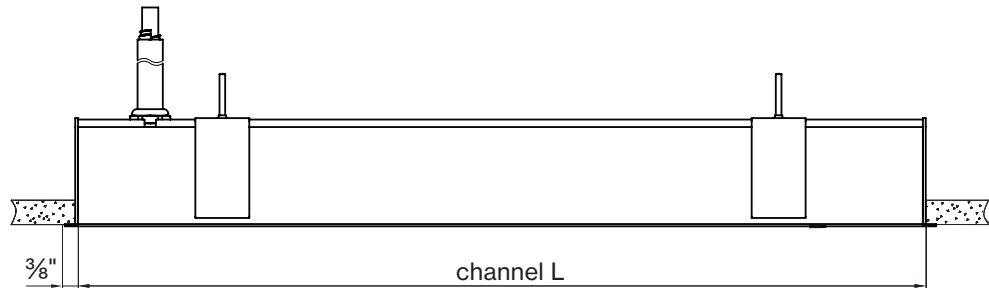

M DIMENSIONS IN INCH

Linear 2' 2 4 I N
Linear 3' 3 6 I N
Linear 4' 4 8 I N
Linear 5' 6 0 I N
Linear 6' 7 2 I N
Linear 7' 8 4 I N
Linear 8' 9 6 I N

Technical data

	SIZE TYPE	LED COLOR TEMPERATURE	INPUT WATTS	DELIVERED LM TOTAL	LIGHT DISTRIBUTION	DELIVERED LM DIRECT	DELIVERED LM INDIRECT	OPTICAL EFFICIENCY	LUMINAIRE EFFICACY
BASO DIRECT 	4' linear	40K	16.8W	1820lm	100% down	455 lm/ft	-	66%	108 lm/W
	8' linear		33.6W	3640lm					
	4' linear	40K	29.6W	3010lm	100% down	750 lm/ft	-	66%	101 lm/W
	8' linear		59.2W	6020lm					

for 30K or 35K multiply lm value by 0.96

Patterns top view

LINEAR

A	FIXTURES	CODE
48"	1x 4' linear	ST - 4 8 I N
72"	1x 6' linear	ST - 7 2 I N
96"	1x 8' linear	ST - 9 6 I N

BASO 2.5 IP 54 Dimensions

RECESSED with trim