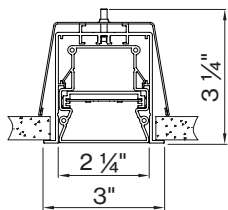

M DIMENSIONS IN INCH

Linear 2' 2 4 I N
Linear 3' 3 6 I N
Linear 4' 4 8 I N
Linear 5' 6 0 I N
Linear 6' 7 2 I N
Linear 7' 8 4 I N
Linear 8' 9 6 I N

Technical data

	SIZE TYPE	LED COLOR TEMPERATURE	INPUT WATTS	DELIVERED LM TOTAL	LIGHT DISTRIBUTION	DELIVERED LM DIRECT	DELIVERED LM INDIRECT	OPTICAL EFFICIENCY	LUMINAIRE EFFICACY
BASO DIRECT 	4' linear	40K	16.8W	1820lm	100% down	455 lm/ft	-	66%	108 lm/W
	8' linear		33.6W	3640lm					
	4' linear	40K	29.6W	3010lm	100% down	750 lm/ft	-	66%	101 lm/W
	8' linear		59.2W	6020lm					

for 30K or 35K multiply lm value by 0.96

Patterns top view

LINEAR

A	FIXTURES	CODE
48"	1x 4' linear	ST - 4 8 I N
72"	1x 6' linear	ST - 7 2 I N
96"	1x 8' linear	ST - 9 6 I N

BASO 2.5 IP 54 Dimensions

RECESSED with trim