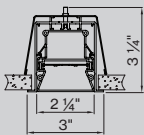

PERFORMANCE

- Up to 108 lm/W efficacy
- 455 / 750 lm/ft
- CRI > 80 & CRI > 90
- IP54, wet rated

MOUNTING

Recessed with Trim

DIMENSIONS

TRIM

PROTECTIVE LIGHTING

[link to video](#)

M DIMENSIONS IN INCH

Linear 2' 2 4 I N
Linear 3' 3 6 I N
Linear 4' 4 8 I N
Linear 5' 6 0 I N
Linear 6' 7 2 I N
Linear 7' 8 4 I N
Linear 8' 9 6 I N

Technical data

	SIZE TYPE	LED COLOR TEMPERATURE	INPUT WATTS	DELIVERED LM TOTAL	LIGHT DISTRIBUTION	DELIVERED LM DIRECT	DELIVERED LM INDIRECT	OPTICAL EFFICIENCY	LUMINAIRE EFFICACY
BASO DIRECT 	4' linear	40K	16.8W	1820lm	100% down	455 lm/ft	-	66%	108 lm/W
	8' linear		33.6W	3640lm					
	4' linear	40K	29.6W	3010lm	100% down	750 lm/ft	-	66%	101 lm/W
	8' linear		59.2W	6020lm					